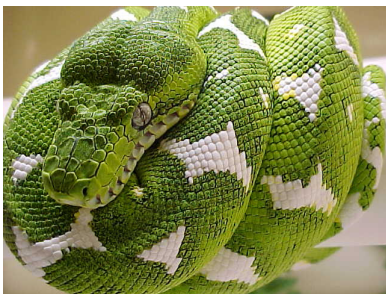

Tropical Rainforest Strata

Some of the animals and birds of the rainforest are

1. Toucan- Bird with a big bill
2. Piranha- a meat eating fish
3. Tarantula- a large hairy spider
4. Howler Monkey- The loudest land animal

Here are some interesting facts about Scarlet Macaw:

The Scarlet Macaw (*Ara macao*) is a large, colorful parrot. Some consider the Scarlet to be among the most beautiful birds in the world. Scarlet Macaws originate in the humid lowland subtropical rain forests, open woodlands, river edges, and savannas of Central and South America.

The Scarlet Macaw can live up to 80 years, although, a more typical lifespan is 30 to 50 years

Scarlet Macaws eat mostly fruits and seeds, including large, hard seeds. They like apples, nuts, bananas, and fruits. They also feed on nectar and buds.

Here are some interesting facts about The Emerald tree Boa

The emerald tree boa, is a green snake with white bands. It lives in trees and shrubs near water (like swamps and marshes in rain forests). It is found in the lower Amazon basin (in Brazil) and in Guyana and Suriname. This snake has a life span of 15-20 years.